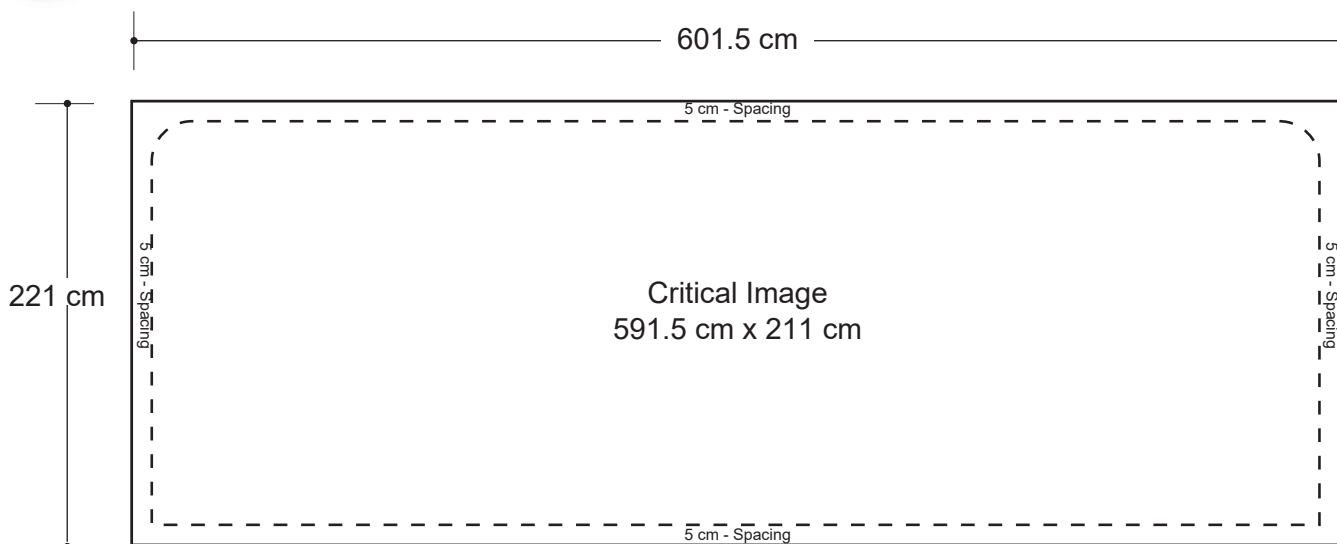

20ft Straight - Fabric Wall Flex

Graphic Specifications

- 100 dpi
- CMYK
- Actual Size
- JPEG/TIFF File

Safe Area Spacing

Critical images, such as text or non-background images, are **NOT** to be placed within the specified spacing on the edges. However, your artwork may allow non-critical images, such as background colours and images, bleed to the edges.

*Design Tips

Limit Gradient Effects

Gradient effects are not suggested due to the tendency of transitional lines being visible. If this is unavoidable, ensure that the gradient is set at a high resolution and you can also set a 1% noise filter using photoshop to compensate for transition lines. Note that our acceptance level is a 2 meter viewing distance, where transition lines would be barely visible. Please contact us for further clarification.